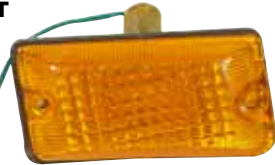

12V21W/12V10W

214-1501 00-214-1501 LENS
CORNER LAMP MB046241
200PCS
2.70CFT