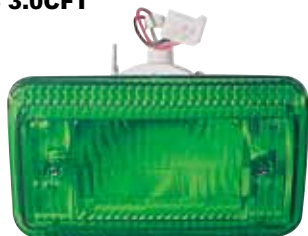

214-2204N-A

TOP LAMP
20PCS 3.0CFT