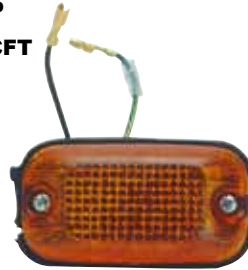

214-1401

SIDE LAMP
MB330501
200PCS 3CFT