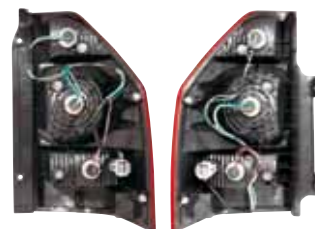

214-1317-UE

BACK LAMP

R MN133776

L MN133775

20PCS 2.70CFT

W21/5W/PY21W/W21W

214-1317-UE

BACK LAMP

R MN133776

L MN133775

20PCS 2.70CFT